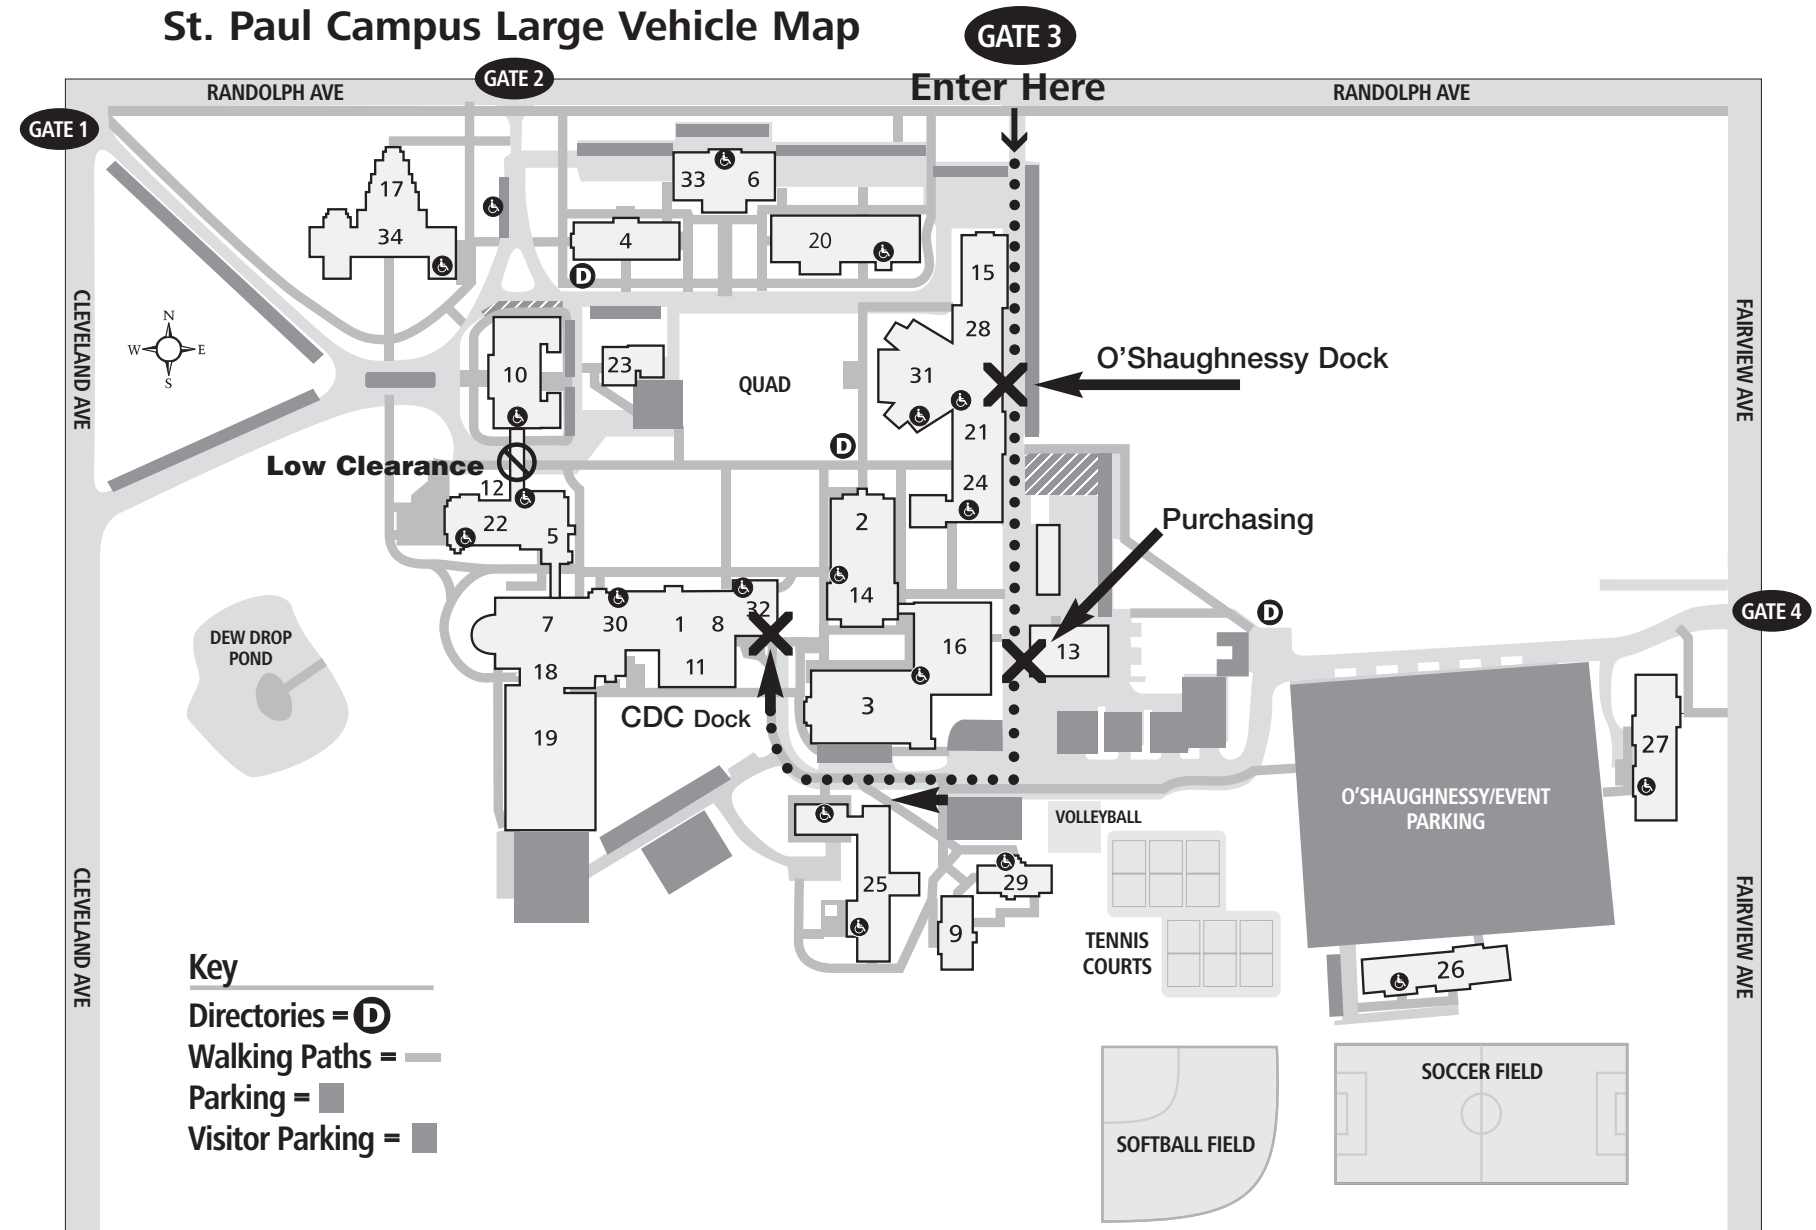

# St. Paul Campus Large Vehicle Map

- Key**
- Directories = **D**
  - Walking Paths = - - -
  - Parking = ■
  - Visitor Parking = ■

Bookstore	1	Crandall Hall	9	Jeanne d'Arc Auditorium	17	St. Mary Hall	25	U.S. Post Office	32
Business Administration	2	Derham Hall	10	Learning Commons	18	Sister Alberta Apartments	26	Visual Arts Building	33
Butler Sports & Fitness Center	3	Dining Room	11	Library	19	Sister Georgia Apartments	27	Whitby Hall	34
Caecilian Hall	4	Early Childhood Center	12	Mendel Hall	20	Speech Building	28		
Campus Ministry	5	Facilities Building	13	Music Building	21	Stanton Hall	29		
Catherine G. Murphy Gallery	6	Fontbonne Hall	14	Our Lady of Victory Chapel	22	Student Center	30		
Coeur de Catherine	7	Frey Theater	15	Public Safety	23	The O'Shaughnessy	31		
Convenience Store	8	Health & Wellness Center	16	Recital Hall	24				