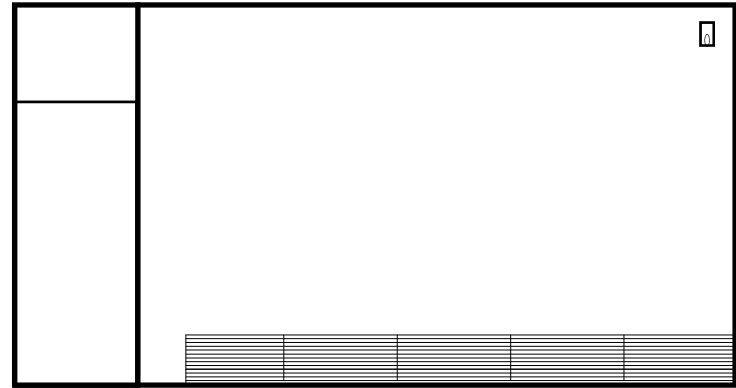

4'1"

4'11.25

11'4.5"

11'9.5"

11'2.75

11'2.75"

37'6.25

LEGEND

-  OUTLET
-  CAMERA
-  THERMOSTAT
-  WALL PLATE

WEST GALLERY

Rough Scale

1CM=2'

LEGEND

- OUTLET
- THERMOSTAT
- LIGHT SWITCH

SECOND FLOOR GALLERY
 Rough Scale
 1cm = 2'