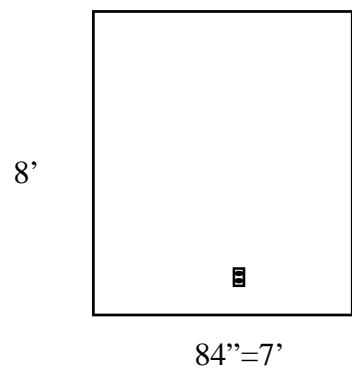

Rough Scale

1CM=2'

LEGEND

-  OUTLET
-  CAMERA
-  THERMOSTAT
-  WALL PLATE

EAST GALLERY

Rough Scale

1CM=2'

8

4'1"

4'11.25

11'4.5"

11'9.5"

11'2.75

11'2.75"

37'6.25

LEGEND

-  OUTLET
-  CAMERA
-  THERMOSTAT
-  WALL PLATE

WEST GALLERY

Rough Scale

1CM=2'

LEGEND

- OUTLET
- THERMOSTAT
- LIGHT SWITCH

SECOND FLOOR GALLERY
 Rough Scale
 1cm = 2'