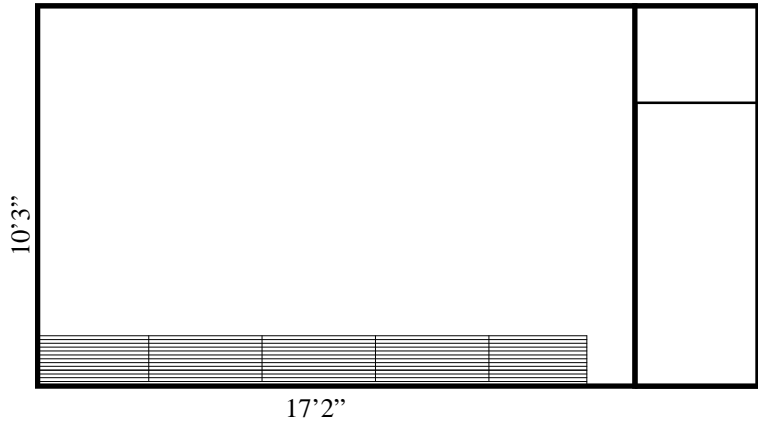

Catherine G. Murphy Gallery Layout

Updated: January 29, 2004
February 25, 2004
April 23, 2008

EAST GALLERY

Rough Scale

1CM=2'

LEGEND

- OUTLET
- CAMERA
- THERMOSTAT
- WALL PLATE

WEST GALLERY

Rough Scale

1CM=2'

LEGEND

-  OUTLET
-  CAMERA
-  THERMOSTAT
-  WALL PLATE

EAST GALLERY

Rough Scale

1CM=2'

8

4'1"

4'11.25

11'4.5"

11'9.5"

11'2.75

11'2.75"

37'6.25

LEGEND

-  OUTLET
-  CAMERA
-  THERMOSTAT
-  WALL PLATE

WEST GALLERY

Rough Scale

1CM=2'

LEGEND

- OUTLET
- THERMOSTAT
- LIGHT SWITCH

SECOND FLOOR GALLERY
 Rough Scale
 1cm = 2'