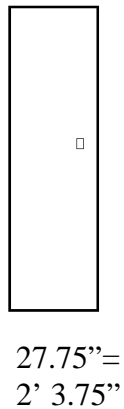

Catherine G. Murphy Gallery Layout

Updated: January 29, 2004
February 25, 2004
April 23, 2008

EAST GALLERY

Rough Scale

1CM=2'

LEGEND

- OUTLET
- CAMERA
- THERMOSTAT
- WALL PLATE

WEST GALLERY

Rough Scale

1CM=2'

LEGEND

-  OUTLET
-  CAMERA
-  THERMOSTAT
-  WALL PLATE

EAST GALLERY

Rough Scale

1CM=2'

8

4'1"

4'11.25

11'4.5"

11'9.5"

11'2.75

11'2.75"

37'6.25

LEGEND

-  OUTLET
-  CAMERA
-  THERMOSTAT
-  WALL PLATE

WEST GALLERY

Rough Scale

1CM=2'

LEGEND

- OUTLET
- THERMOSTAT
- LIGHT SWITCH

SECOND FLOOR GALLERY
 Rough Scale
 1cm = 2'