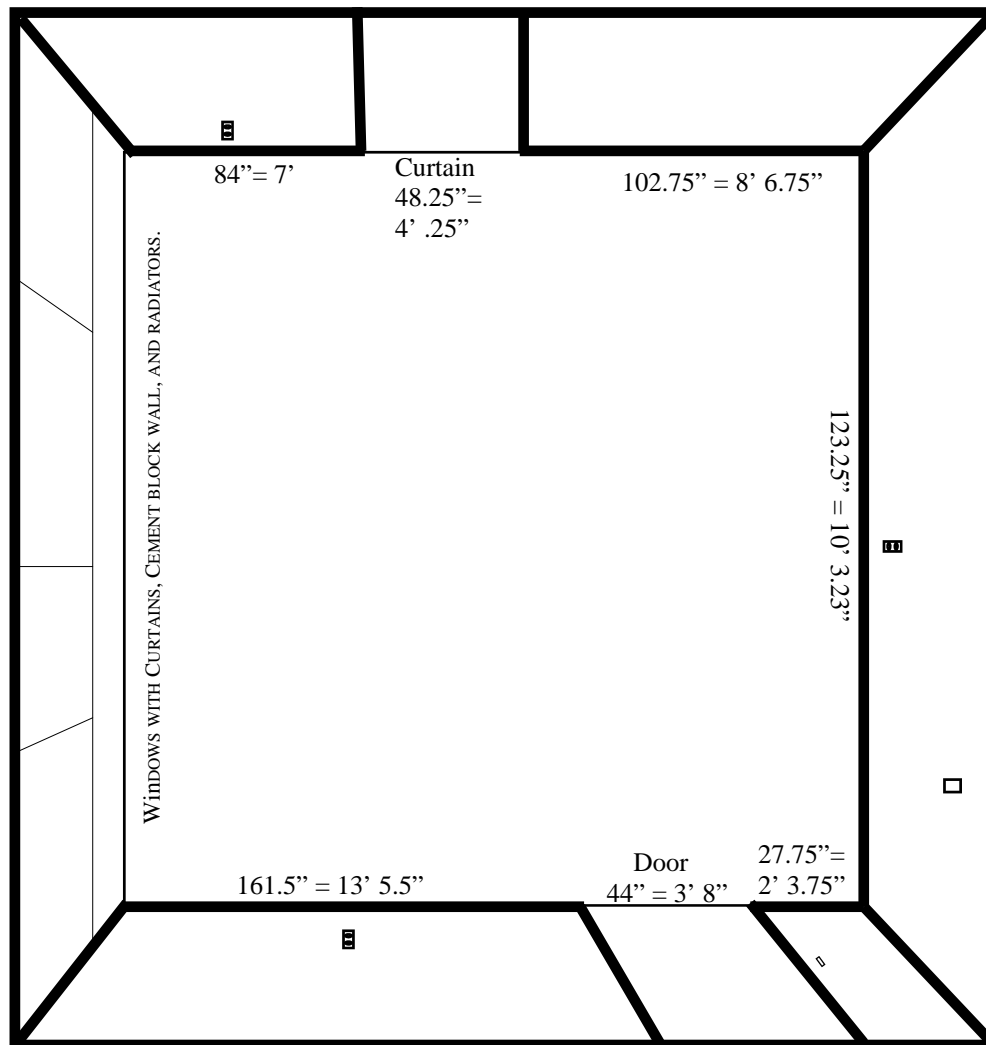

Catherine G. Murphy Gallery Layout

Updated: January 29, 2004
February 25, 2004
April 23, 2008

EAST GALLERY

Rough Scale

1CM=2'

LEGEND

- OUTLET
- CAMERA
- THERMOSTAT
- WALL PLATE

WEST GALLERY

Rough Scale

1CM=2'

LEGEND

-  OUTLET
-  CAMERA
-  THERMOSTAT
-  WALL PLATE

EAST GALLERY

Rough Scale

1CM=2'

8

4'1"

4'11.25

11'4.5"

11'9.5"

11'2.75

11'2.75"

37'6.25

LEGEND

-  OUTLET
-  CAMERA
-  THERMOSTAT
-  WALL PLATE

WEST GALLERY

Rough Scale

1CM=2'

LEGEND

- OUTLET
- THERMOSTAT
- LIGHT SWITCH

SECOND FLOOR GALLERY
 Rough Scale
 1cm = 2'