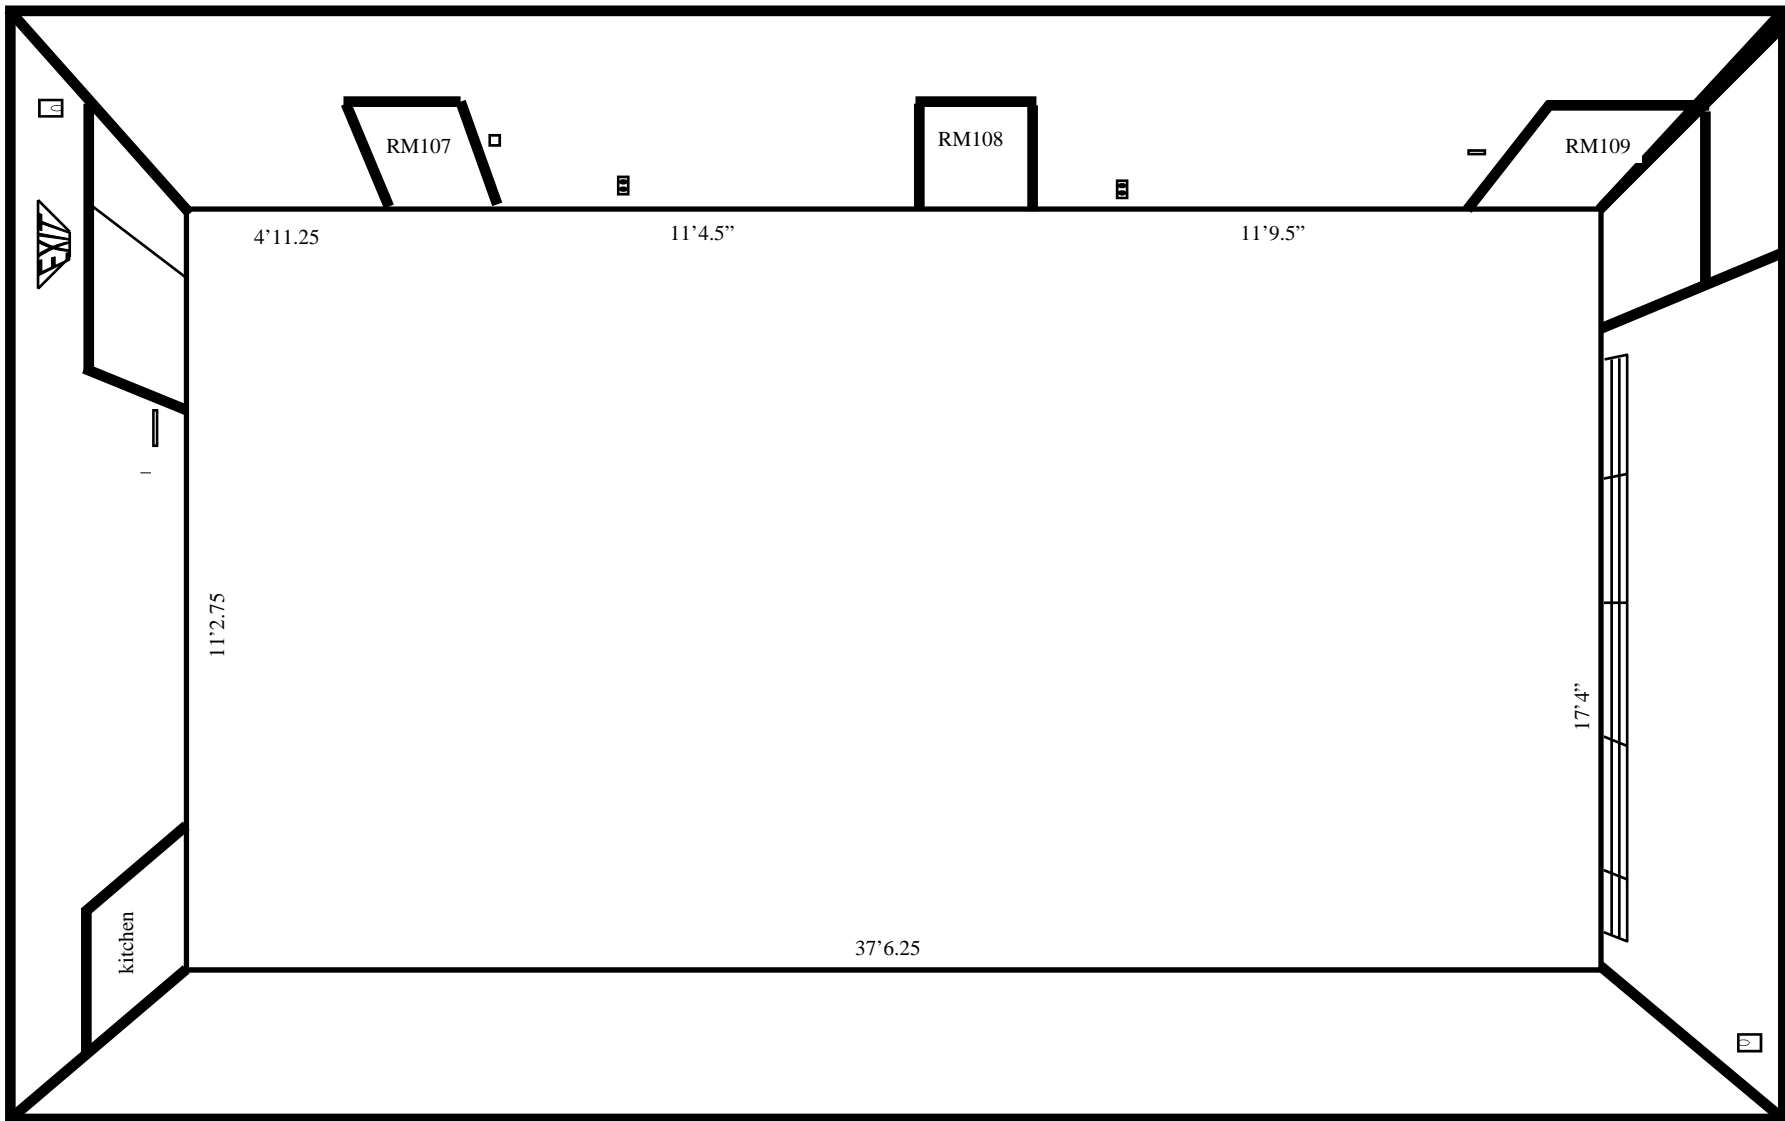

Catherine G. Murphy Gallery Layout

Updated: January 29, 2004
February 25, 2004
April 23, 2008

EAST GALLERY

Rough Scale

1CM=2'

LEGEND

- OUTLET
- CAMERA
- THERMOSTAT
- WALL PLATE

WEST GALLERY

Rough Scale

1CM=2'

LEGEND

-  OUTLET
-  CAMERA
-  THERMOSTAT
-  WALL PLATE

EAST GALLERY

Rough Scale

1CM=2'

8

4'1"

4'11.25

11'4.5"

11'9.5"

11'2.75

11'2.75"

37'6.25

LEGEND

-  OUTLET
-  CAMERA
-  THERMOSTAT
-  WALL PLATE

WEST GALLERY

Rough Scale

1CM=2'

LEGEND

- OUTLET
- THERMOSTAT
- LIGHT SWITCH

SECOND FLOOR GALLERY
 Rough Scale
 1cm = 2'