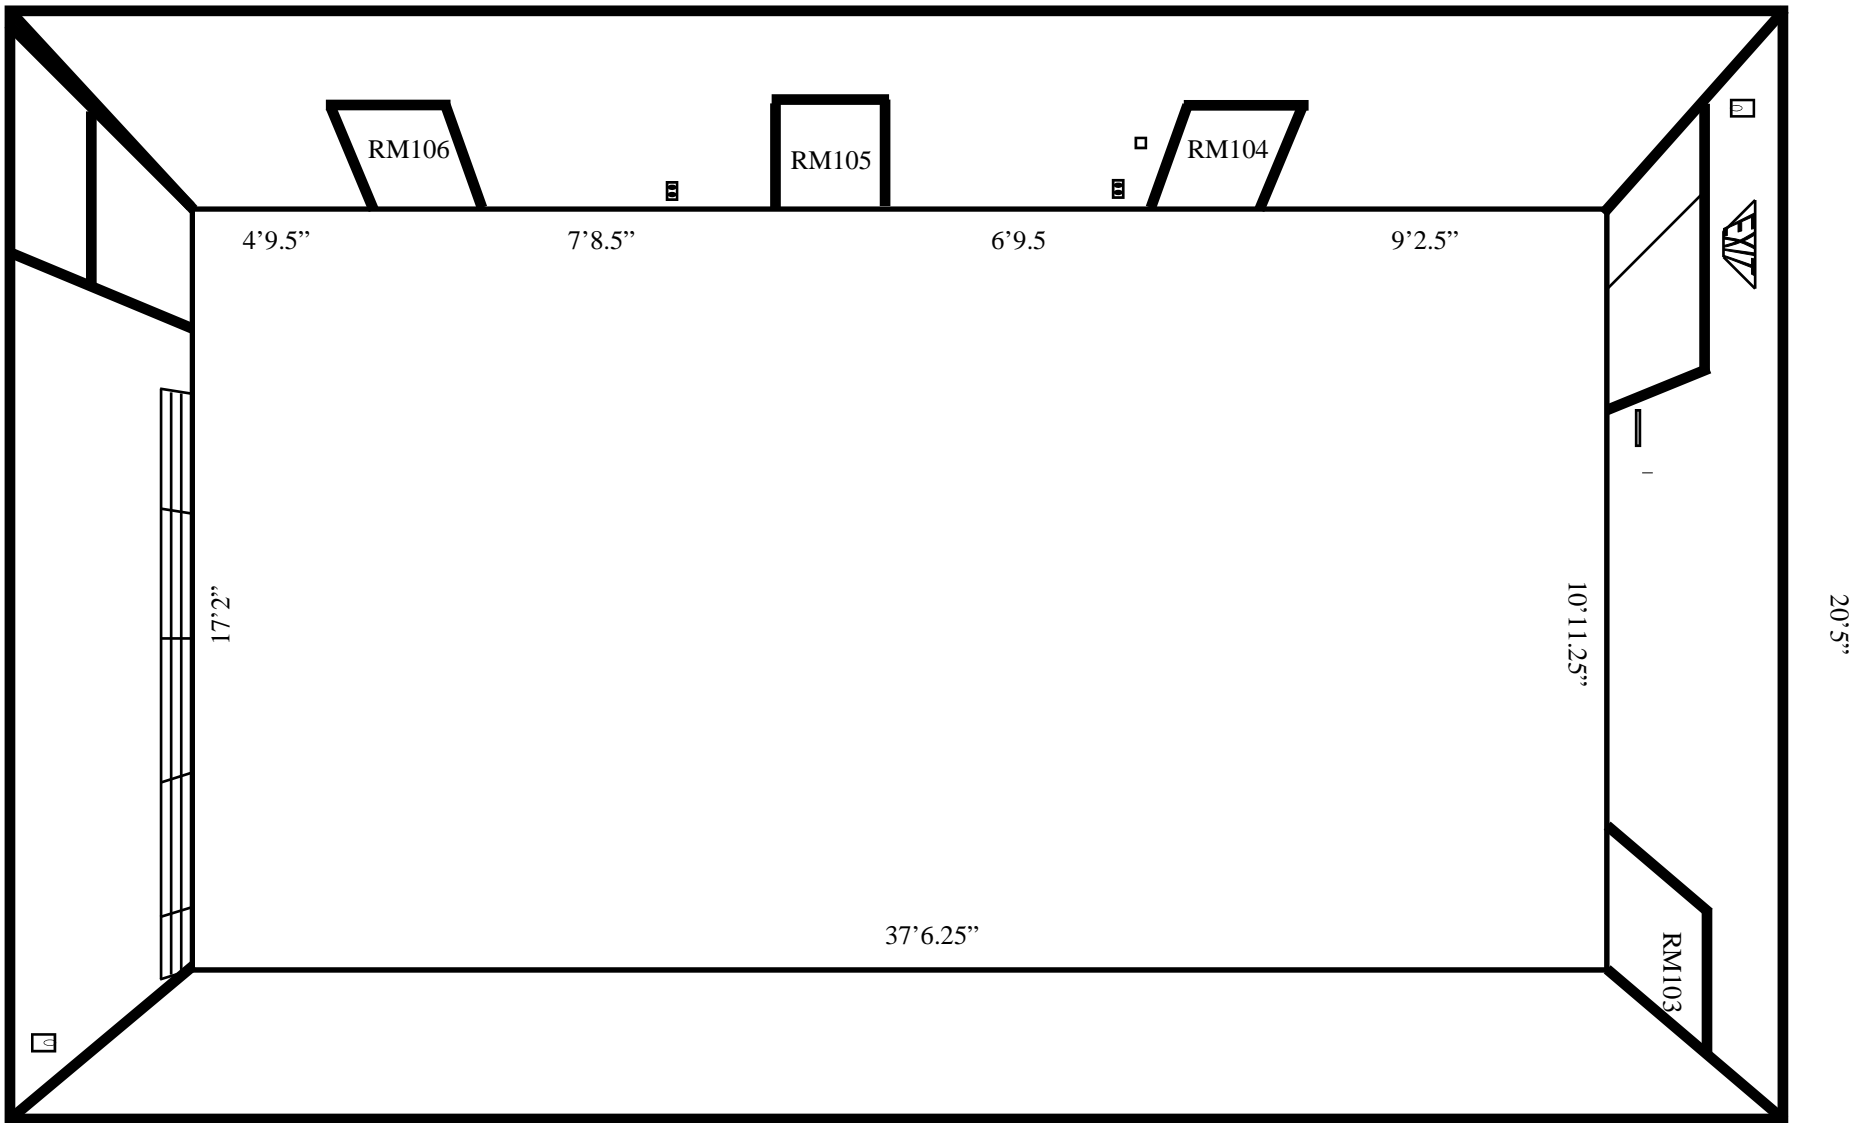

Catherine G. Murphy Gallery Layout

Updated: January 29, 2004
February 25, 2004
April 23, 2008

EAST GALLERY

Rough Scale

1CM=2'

LEGEND

- OUTLET
- CAMERA
- THERMOSTAT
- WALL PLATE

WEST GALLERY

Rough Scale

1CM=2'

LEGEND

-  OUTLET
-  CAMERA
-  THERMOSTAT
-  WALL PLATE

EAST GALLERY

Rough Scale

1CM=2'

8

4'1"

4'11.25

11'4.5"

11'9.5"

11'2.75

11'2.75"

37'6.25

LEGEND

-  OUTLET
-  CAMERA
-  THERMOSTAT
-  WALL PLATE

WEST GALLERY

Rough Scale

1CM=2'

LEGEND

- OUTLET
- THERMOSTAT
- LIGHT SWITCH

SECOND FLOOR GALLERY
 Rough Scale
 1cm = 2'