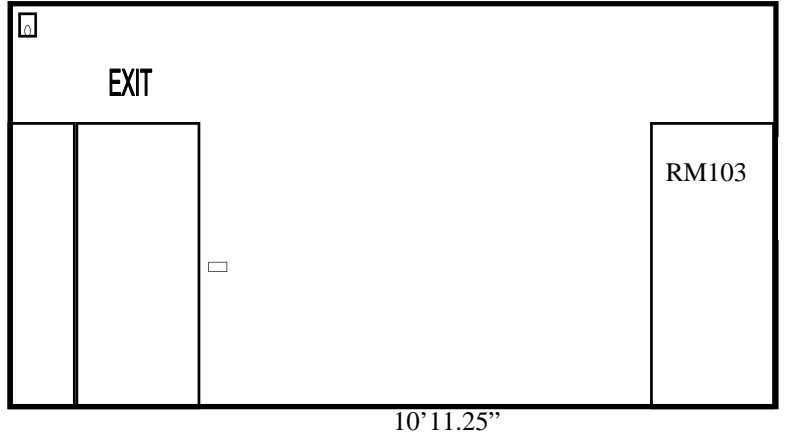

Catherine G. Murphy Gallery Layout

Updated: January 29, 2004
February 25, 2004
April 23, 2008

EAST GALLERY

Rough Scale

1CM=2'

LEGEND

- OUTLET
- CAMERA
- THERMOSTAT
- WALL PLATE

WEST GALLERY

Rough Scale

1CM=2'

LEGEND

-  OUTLET
-  CAMERA
-  THERMOSTAT
-  WALL PLATE

EAST GALLERY

Rough Scale

1CM=2'

8

4'1"

4'11.25

11'4.5"

11'9.5"

11'2.75

11'2.75"

37'6.25

LEGEND

-  OUTLET
-  CAMERA
-  THERMOSTAT
-  WALL PLATE

WEST GALLERY

Rough Scale

1CM=2'

LEGEND

- OUTLET
- THERMOSTAT
- LIGHT SWITCH

SECOND FLOOR GALLERY
 Rough Scale
 1cm = 2'