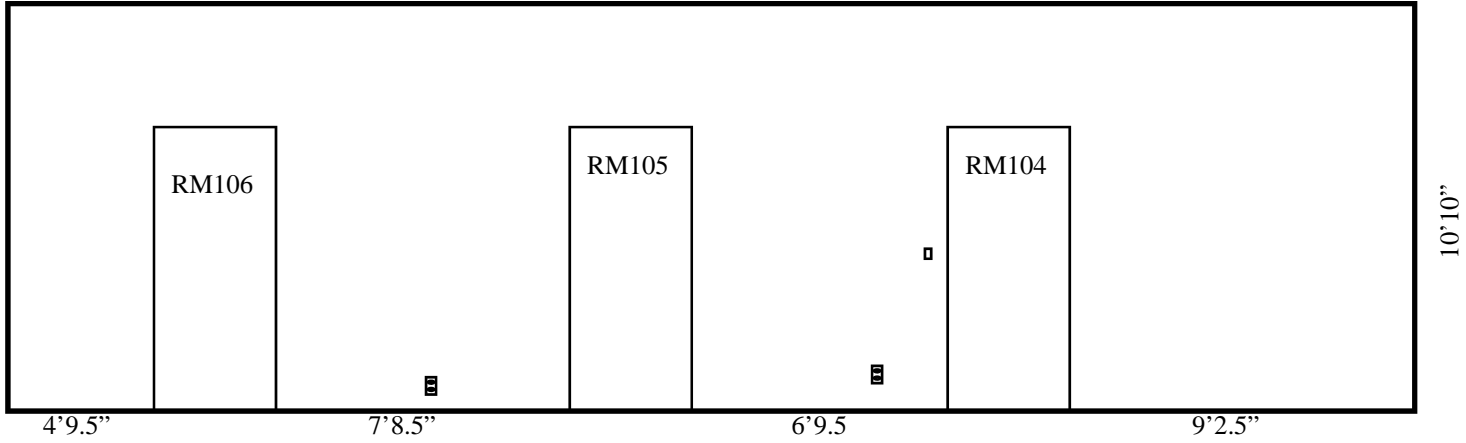

Catherine G. Murphy Gallery Layout

Updated: January 29, 2004
February 25, 2004
April 23, 2008

EAST GALLERY

Rough Scale

1CM=2'

LEGEND

- OUTLET
- CAMERA
- THERMOSTAT
- WALL PLATE

WEST GALLERY

Rough Scale

1CM=2'

LEGEND

-  OUTLET
-  CAMERA
-  THERMOSTAT
-  WALL PLATE

EAST GALLERY

Rough Scale

1CM=2'

8

4'1"

4'11.25

11'4.5"

11'9.5"

11'2.75

11'2.75"

37'6.25

LEGEND

-  OUTLET
-  CAMERA
-  THERMOSTAT
-  WALL PLATE

WEST GALLERY

Rough Scale

1CM=2'

LEGEND

- OUTLET
- THERMOSTAT
- LIGHT SWITCH

SECOND FLOOR GALLERY
 Rough Scale
 1cm = 2'