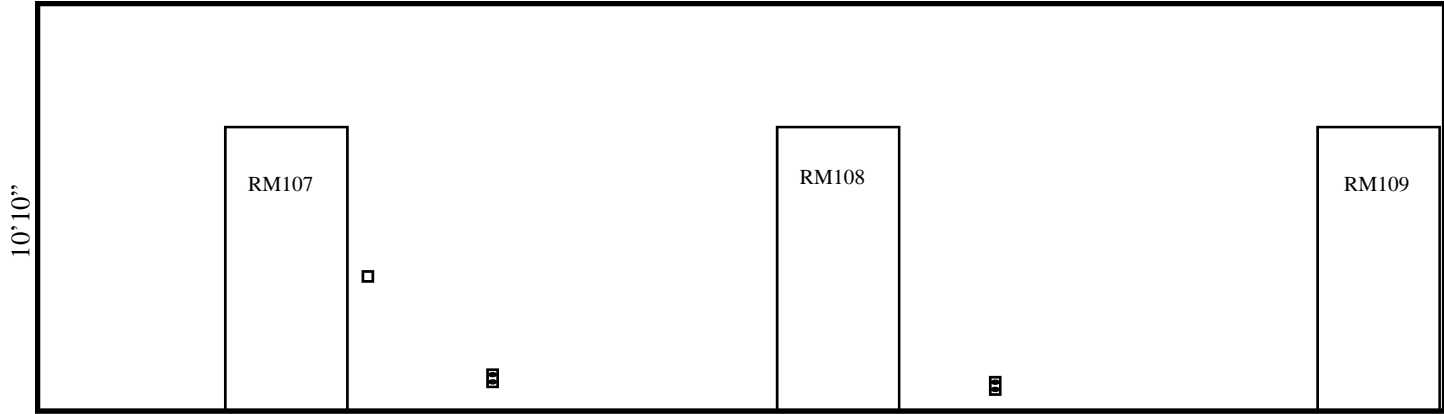

Rough Scale

1CM=2'

LEGEND

-  OUTLET
-  CAMERA
-  THERMOSTAT
-  WALL PLATE

EAST GALLERY

Rough Scale

1CM=2'

8

4'1"

4'11.25

11'4.5"

11'9.5"

11'2.75

11'2.75"

37'6.25

LEGEND

-  OUTLET
-  CAMERA
-  THERMOSTAT
-  WALL PLATE

WEST GALLERY

Rough Scale

1CM=2'

LEGEND

- OUTLET
- THERMOSTAT
- LIGHT SWITCH

SECOND FLOOR GALLERY
 Rough Scale
 1cm = 2'