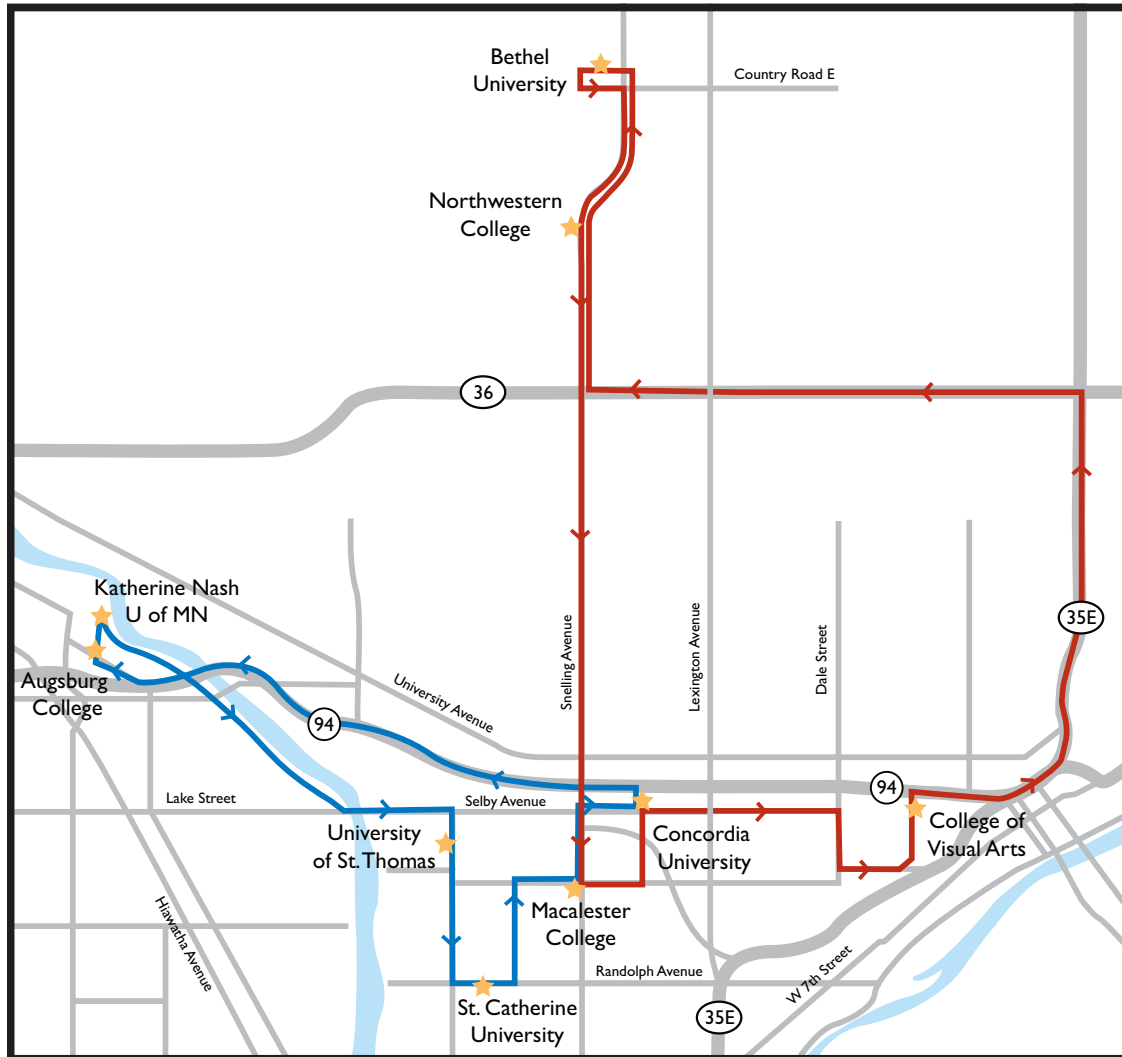

## BUS STOPS

Buses arrive every 20 minutes

### WEST ROUTE:

Augsburg College

22nd Ave. S. in front of Lindell Library

Katherine Nash Gallery U of MN

21st Ave. S. between 4th and 5th Streets

University of St. Thomas

Parking lot G on Cleveland Ave. (between Portland and Ashland)

St. Catherine University

Gate #2 off Randolph, in front of Catherine Murphy Gallery

Macalester College

Macalester St., in front of Janet Wallace Fine Arts

Concordia University

1301 Marshall Avenue (SW corner of Marshall & Syndicate)

### EAST ROUTE:

Macalester College

Macalester St., in front of Janet Wallace Fine Arts

Concordia University

1301 Marshall Avenue (SW corner of Marshall & Syndicate)

College of Visual Arts

NW corner of Western and Selby